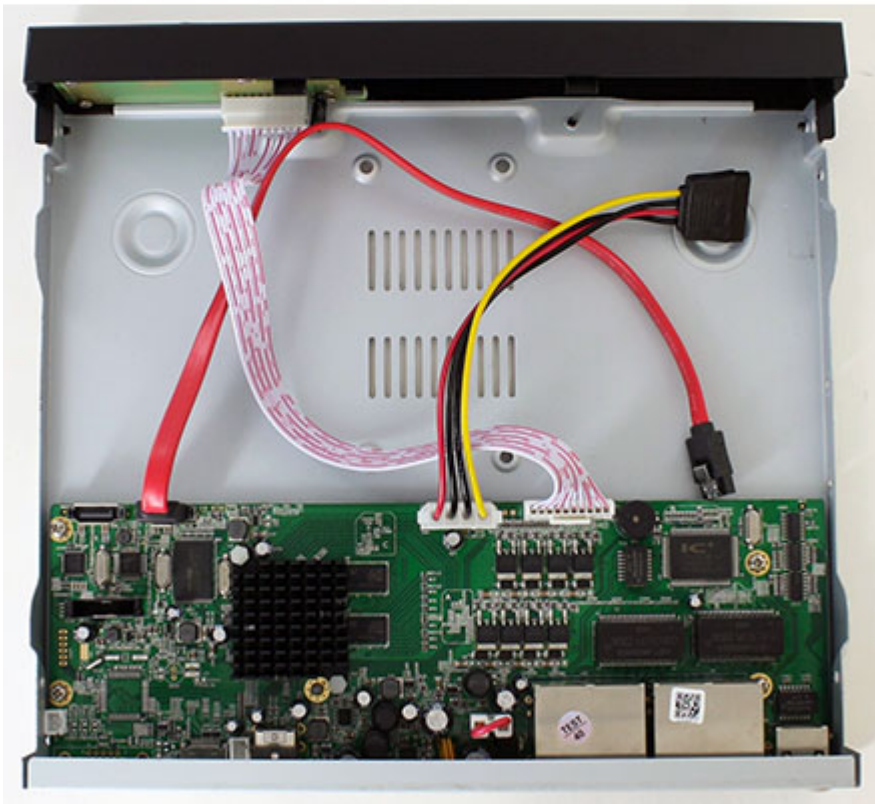

129.00 EUR
incl. 19% VAT, plus [shipping](#)

- Hi3798M processor !
- SATA HDD support !
- ONVIF ! PTZ !
- H.264/H.265 !

Support: [Manual \[EN\]](#)

CTFNVR-1 is a digital video recorder for IP-cameras (Signal transmission over LAN or the integrated 8x POE-LAN-connectors). CTFNVR-1 supports the modern H.265 compression. The recorder allows simultaneous multi-channel real-time recording, playback. For recordings you can integrate a SATA HDD (up to 8TB).

Specification:

Main processor : Hi3798M

Operating System : Embedded Linux

System Resources : Simultaneous multi-channel real-time recording, playback, network operation, USB backup

Operator interface :16-bit true color graphic menu operation interface, support

USB mouse operation

Preview : 1/4/8/16

Video input (IP) : 4*5M/8*4M/8*3M/16*960P

Video standards : PAL(625TVL,50f/s);NTSC(525TVL,60f/s)

Video compression H.265/H.264

Display quality Max:4K

Playback quality : 5M/4M/3M/960P

Record Storage :HDD ,network

Backup mode : Network backup, USB hard disk, USB burner, SATA burner

Video output : 1ch HDMI HD output(can be extended to support VGA)

Network interface : 1* 10M/100M Adaptive Ethernet port,8 POE ports